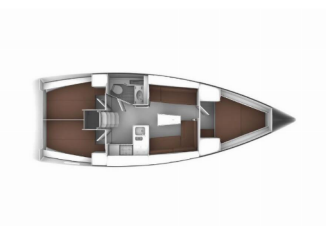

BAVARIA CRUISER 37

Snelly (2018)

BRAIN Yachting or type unknown

BRAIN Yachting • Neubaugasse 43/4 • 1070 Vienna • Austria

Phone: +43 1 435 0804

E-mail: relax@brain-yachting.com

Web: www.brain-yachting.com

Yacht Base	Marina Punat, Krk, Croatia
Yacht ID	1141
Yacht Brands	Bavaria
Yacht Name	Snelly
Production Year	2018
Length	11.30 M
Cabins	3
Berths	6 + 1
Max Persons	7
WC	1

COMFORT: Bed linen, Cockpit cushions

DECK: Anchor with chain, Bathing platform, Bilge pump - Mechanic, Bimini top, Boat hook, Cockpit fridge, Cockpit table, Cockpit/stern, outside shower, Dinghy, Electric anchor windlass, Fenders, Gangway, Mooring ropes, Round/globular fender, Spare anchor (Reserve, Auxiliary anchor), Sprayhood, Teak cockpit, Water hose, Winch handles