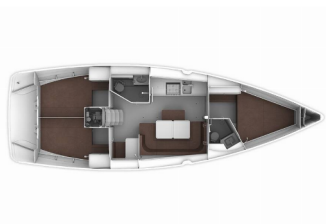

Web: [www.brain-yachting.com](http://www.brain-yachting.com)

**DECK:** Bimini top, Cockpit table, Cockpit/stern, outside shower, Dinghy, Electric anchor windlass, Sprayhood

**ENTERTAINMENT:** CD MP3 player, TV

**GALLEY:** Refrigerator

**INTERIOR:** Lowerable salon table

**NAVIGATION:** Autopilot, Bow thruster, GPS chart plotter - cockpit, Wind instrument/Anemometer

**SAFETY:** VHF radio

**YACHT ELECTRICS:** Solar panels