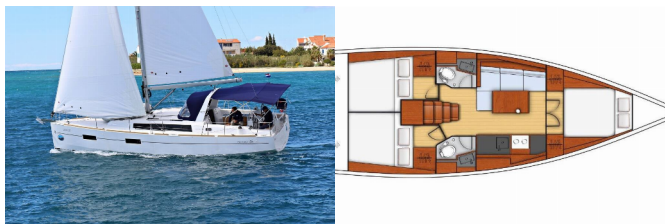

Yacht Base	Sukosan, D-Marin Dalmacija Marina, Croatia
Yacht ID	1040
Yacht Brands	Beneteau
Yacht Name	Elsa
Production Year	2018
Length	11.50 M
Cabins	3
Berths	6 + 2
WC	2

DECK: Bimini top, Cockpit table, Cockpit/stern, outside shower, Dinghy, Electric anchor windlass, Sprayhood

ENTERTAINMENT: CD player, TV

GALLEY: Refrigerator

INTERIOR: Lowerable salon table

NAVIGATION: Autopilot, Bow thruster, GPS chart plotter - cockpit, Wind instrument/Anemometer

SAFETY: VHF radio

YACHT ELECTRICS: Solar panels