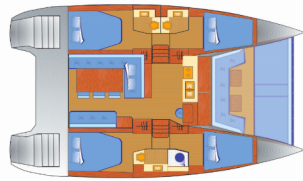

Yacht Base	Mallorca, Can Pastilla, Spain
Yacht ID	1010
Yacht Brands	Catana
Yacht Name	Escape
Production Year	2018
Length	11.99 M
Cabins	4
Berths	8 + 2
Max Persons	10
WC	3

COMFORT: Cockpit cushions, Sundeck cushions

DECK: Bathing platform, Bimini top, Cockpit table, Cockpit/stern, outside shower, Davit, Electric anchor windlass, Gangway, Remote control for anchor winch with chain counter at helm, Sprayhood, Swimming ladder, Teak cockpit