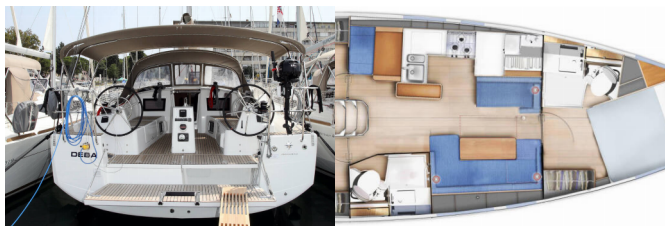

SUN ODYSSEY 410

Deba (2021)

BRAIN Yachting or type unknown

BRAIN Yachting • Neubaugasse 43/4 • 1070 Vienna • Austria

Phone: +43 1 435 0804

E-mail: relax@brain-yachting.com

Web: www.brain-yachting.com

Yacht Base	ACI Marina Pula, Croatia
Yacht ID	10084
Yacht Brands	Jeanneau
Yacht Name	Deba
Production Year	2021
Length	12.35 M
Cabins	3
Berths	6 + 2
WC	2

COMFORT: Cockpit cushions

DECK: Anchor with chain, Bathing platform, Bimini top, Cockpit table, Cockpit/stern, outside shower, Dinghy, Electric anchor windlass, Fenders, Main Deck Compass, Mooring ropes, Spare anchor (Reserve, Auxiliary anchor), Teak cockpit