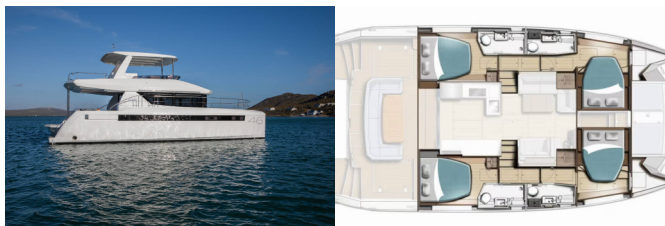

LEOPARD 46 PC

Sora (2026)

[BRAIN Yachting](#) or type unknown

BRAIN Yachting • Neubaugasse 43/4 • 1070 Vienna • Austria

Phone: +43 1 435 0804

E-mail: relax@brain-yachting.com

Web: www.brain-yachting.com

Yacht Base	Fethiye, Yacht Club Mai, Turkey
Yacht ID	10059
Yacht Brands	Leopard
Yacht Name	Sora
Production Year	2026
Length	14.13 M
Cabins	4
Berths	8
WC	4

DECK: Electric anchor windlass, Hard Top Bimini, Pulpit seat, Swimming ladder

ENTERTAINMENT: Indoor speakers, Outdoor speakers, Underwater lights, Wet bar

GALLEY: Microwave, Refrigerator, Sink, Water filter

INTERIOR: Electric toilet, LED lights, Salon table

NAVIGATION: Bow thruster, Docking camera, Helm station

SAFETY: Guard rail

YACHT ELECTRICS: Air Conditioning, Generator, Solar panels, Watermaker - desalinator