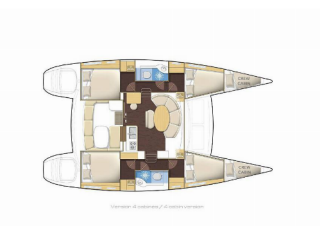

LAGOON 380

Bellevue (2015)

BRAIN Yachting or type unknown

BRAIN Yachting • Neubaugasse 43/4 • 1070 Vienna • Austria

Phone: +43 1 435 0804

E-mail: relax@brain-yachting.com

Web: www.brain-yachting.com

Yacht Base	Lavrion, Main Port, Greece
Yacht ID	1005
Yacht Brands	Lagoon
Yacht Name	Bellevue
Production Year	2015
Length	11.55 M
Cabins	4 + 2
Berths	8 + 2
Max Persons	10
WC	2

COMFORT: Bed linen, Cockpit cushions, Towels

DECK: Bimini top, Cockpit table, Cockpit/stern, outside shower, Dinghy with outboard engine, Electric anchor windlass, Gangway, Side bimini sunshades, Sprayhood