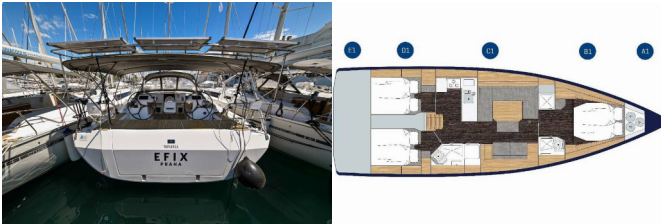

Web: [www.brain-yachting.com](http://www.brain-yachting.com)

<b>Yacht Base</b>	Marina Zadar (ex. Tankercomerc), Croatia
<b>Yacht ID</b>	10046
<b>Yacht Brands</b>	Bavaria
<b>Yacht Name</b>	Efix
<b>Production Year</b>	2024
<b>Length</b>	13.98 M
<b>Cabins</b>	3
<b>Berths</b>	6 + 2
<b>Max Persons</b>	8
<b>WC</b>	2

**COMFORT:** Cockpit cushions

**DECK:** Bathing platform, Bimini top, Boat hook, Bosun's chair (Safe seat) (boatswain's chair), Cockpit table, Cockpit/stern, outside shower, Dinghy, Electric anchor windlass, Fenders, Main Deck Compass, Mooring ropes, Sprayhood, Teak cockpit