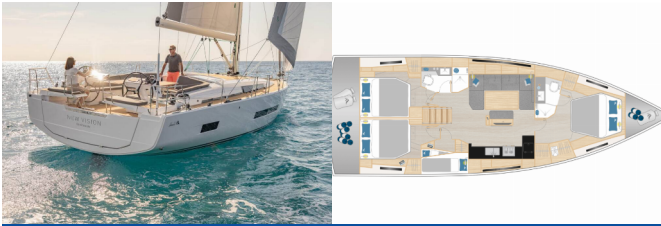

HANSE 460

Eponyme (2023)

BRAIN Yachting or type unknown

BRAIN Yachting • Neubaugasse 43/4 • 1070 Vienna • Austria

Phone: +43 1 435 0804

E-mail: relax@brain-yachting.com

Web: www.brain-yachting.com

DECK: Bimini top, Cockpit fridge, Cockpit table, Cockpit/stern, outside shower, Electric anchor windlass, Grill/Barbecue/Plancha, Sprayhood

ENTERTAINMENT: Radio CD player

GALLEY: Freezer

NAVIGATION: Bow thruster, GPS chart plotter

YACHT ELECTRICS: Watermaker - desalinator

Yacht Base Marseille, Corbières Port Services, France

Yacht ID 10025

Yacht Brands Hanse Yachts

Yacht Name Eponyme

Production Year 2023

Length 14.60 M

Cabins 4

Berths 8 + 1

Max Persons 9

WC 2