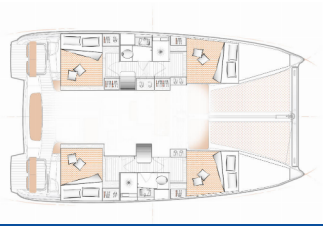

| | |
|--------------------|------------------------------------------|
| Yachtbasis | Trogir, Marina Trogir (ex.SCT), Kroatien |
| Yacht ID | 8863 |
| Yachtmarken | Excess |
| Yachtname | White Ivy |
| Baujahr | 2024 |
| Länge | 11.42 M |
| Kabinen | 4 + 2 |
| Kojen | 8 + 2 + 2 |
| WC | 2 |