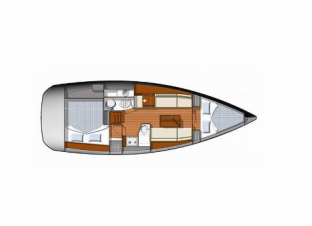

SUN ODYSSEY 33I

Carry On (2011)

BRAIN Yachting Image not found or type unknown

BRAIN Yachting • Neubaugasse 43/4 • 1070 Wien • Österreich

Telefon: +43 1 435 0804

E-Mail: relax@brain-yachting.com

Web: www.brain-yachting.com

Yachtbasis	Corfu, Gouvia Marina, Griechenland
Yacht ID	712
Yachtmarken	Jeanneau
Yachtname	Carry On
Baujahr	2011
Länge	9.96 M
Kabinen	2
Kojen	4
Maximale Personenanzahl	4
WC	1

BORDKÜCHE: Backofen, Besen und Kehrschaufel, Gasflasche, Herd, Kühlschrank, Warmes Wasser, Wasserpumpe

DECKAUSRÜSTUNG: Anker mit Kette, Badeleiter, Beiboot, Bimini Top, Bootshaken, Bootsmannstuhl, Cockpittisch, Deckschrubber (deckbürste), Diesel Trichter, Dieselkanister, Elektrische Ankerwinde, Fender, Festmacher, Gangway, Hauptdeck Kompass, Heckdusche, Impeller, Kunststoff-Eimer (Pütz), Schwarzer Konus, Sprayhood, Teak im Cockpit, Wasserschlauch, Winschkurbeln

INTERIEUR: Barometer, Bilgepumpenhebel, Kleiderbügel, Schiffsuhr

KOMFORT: Bettlaken, Decken, Handtücher, Polster

NAVIGATION: Autopilot, Depthsounder, Electronic sea charts, Fernglas, GPS Kartenplotter, Hafenhandbuch, Handpeilkompass, Logge, Radarreflektor, Teiler, Seekarten, Windmesser

SEGEL: Genua sheet winches

SICHERHEITSAUSRÜSTUNG: Automatische Lichtsteuerung, EPIRB-Distress radio beacons, Erste-Hilfe-Kit (Bordapotheke), Feuerlöscher, Flickzeug, Kinderschwimmweste, Leuchtraketen, Lifebelts, Nebelhorn, Notpinne, Paddel, Rettungsinsel, Rettungsringe, Schwimmwesten, Search light, UKW Funk, Werkzeugset

UNTERHALTUNG: Außenlautsprecher, Radio CD-Spieler

YACHTELEKTRIK: 220V Stecker, DSC station, E-Landanschluss 220 V, Ladegerät, Pumpe, Shore Netzkabel, WC pumpe