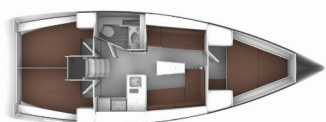

BAVARIA CRUISER 37

Mimi (2017)

BRAIN Yachting Image not found or type unknown

BRAIN Yachting • Neubaugasse 43/4 • 1070 Wien • Österreich

Telefon: +43 1 435 0804

E-Mail: relax@brain-yachting.com

Web: www.brain-yachting.com

Yachtbasis	Marina Vrsar, Kroatien
Yacht ID	681
Yachtmarken	Bavaria
Yachtname	Mimi
Baujahr	2017
Länge	11.30 M
Kabinen	3
Kojen	6
WC	1

BORDKÜCHE: Backofen, Druckwassersystem, Gas-Kocher, Kühlschrank, Pantryausrüstung, Spüle, Warmes Wasser, Wasserpumpe

DECKAUSRÜSTUNG: Anker mit Kette, Außenborder, Badeplattform, Beiboot, Bilgenpumpe – Manuell, Bimini Top, Bootshaken, Bootsmannstuhl, Elektrische Ankerwinde, Fender, Festmacher, Sprayhood

KOMFORT: Cockpit Kissen

NAVIGATION: Autopilot, Compass, Echolot, Fernglas, GPS Kartenplotter – Cockpit, Hafenhandbücher, Logge, Navigationsset, Navtex, Seekarten, Windex, Windmesser

SEGEL: Blister, Spibaum

SICHERHEITSAUSRÜSTUNG: Fäkalientank, Feuerlöscher, Handlampe, Lifebelts, Nebelhorn, Relingsnetz, Rettungsinsel, Rettungsring mit Licht, Schwimmwesten, Signalaraketen und Fackeln (signalflamme), UKW Funk, Werkzeugset

UNTERHALTUNG: Außenlautsprecher, Radio

YACHTELEKTRIK: Batterien, Converter 230V/12V, Electricity 230VAC, elektrische Bilgenpumpe, Solar Panel, Starterbatterie