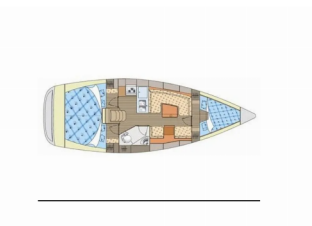

ELAN 344 IMPRESSION

Patriot (2011)

BRAIN Yachting Image not found or type unknown

BRAIN Yachting • Neubaugasse 43/4 • 1070 Wien • Österreich

Telefon: +43 1 435 0804

E-Mail: relax@brain-yachting.com

Web: www.brain-yachting.com

BORDKÜCHE: Warmes Wasser

DECKAUSRÜSTUNG: Außen beleuchtungs kontrol, Auxiliary Anker (Reserve Anker), Bilgenpumpe - Manuell, Bimini Top, Cockpittisch, Elektrische Ankerwinde, Heckdusche, Sprayhood, Teak im Cockpit, Winschkurbeln

KOMFORT: Cockpit Kissen

NAVIGATION: Autopilot, GPS Kartenplotter, GPS Kartenplotter - Cockpit, Hafenhandbuch, Seekarten und nautische Reiseführer, Windex

SEGEL: Lazy bag, Lazy jacks, Spibaum

SICHERHEITSAUSRÜSTUNG: Fäkalientank, Feuerlöscher, Notpinne, Schwimmwesten, UKW Funk

UNTERHALTUNG: Außenlautsprecher, Indoor-Lautsprecher, Radio CD/mp3 player, USB, AUX-Eingang

YACHTELEKTRIK: elektrische Bilgenpumpe, Heizung

Yachtbasis	Marina Losinj, Mali Losinj, Kroatien

Yacht ID	6763

Yachtmarken	Elan Marine

Yachtname	Patriot

Baujahr	2011

Länge	10.46 M

Kabinen	3

Kojen	6 + 2

Maximale Personenanzahl	8

WC	1