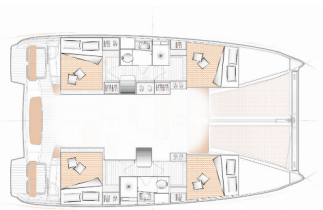

EXCESS 11

Amare II (2023)

BRAIN Yachting Image not found or type unknown

BRAIN Yachting • Neubaugasse 43/4 • 1070 Wien • Österreich

Telefon: +43 1 435 0804

E-Mail: relax@brain-yachting.com

Web: www.brain-yachting.com

BORDKÜCHE: Kühlschrank, Pantryausrüstung, Warmes Wasser

DECKAUSRÜSTUNG: Außenborder, Beiboot, Bimini Top, Cockpittisch, Elektrische Ankerwinde, Gangway, Heckdusche

INTERIEUR: Elektrische Toilette

NAVIGATION: Autopilot, GPS Kartenplotter – Cockpit

SEGEL: Lazy jacks

SICHERHEITSAUSRÜSTUNG: Rettungsinsel, UKW Funk

UNTERHALTUNG: Schnorchelausrüstung

YACHTELEKTRIK: Inverter, Ladegerät, Solar Panel

Yachtbasis Corfu, Gouvia Marina, Griechenland

Yacht ID 5926

Yachtmarken Excess

Yachtname Amare II

Baujahr 2023

Länge 11.42 M

Kabinen 4 + 1

Kojen 8 + 1 + 1

WC 2