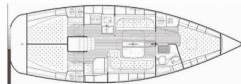

# BAVARIA 38 CRUISER

Mid AS (2008)

BRAIN Yachting Image not found or type unknown

**BRAIN Yachting • Neubaugasse 43/4 • 1070 Wien • Österreich**

Telefon: +43 1 435 0804

E-Mail: [relax@brain-yachting.com](mailto:relax@brain-yachting.com)

Web: [www.brain-yachting.com](http://www.brain-yachting.com)

<b>Yachtbasis</b>	Izola, Slowenien
<b>Yacht ID</b>	55
<b>Yachtmarken</b>	Bavaria
<b>Yachtname</b>	Mid AS
<b>Baujahr</b>	2008
<b>Länge</b>	11.72 M
<b>Kabinen</b>	3
<b>Kojen</b>	6 + 2
<b>WC</b>	1