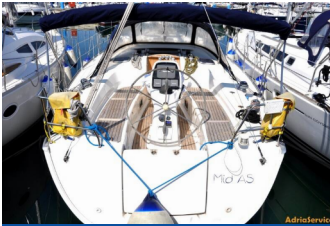

BAVARIA 38 CRUISER

Mid AS (2008)

BRAIN Yachting Image not found or type unknown

BRAIN Yachting • Neubaugasse 43/4 • 1070 Wien • Österreich

Telefon: +43 1 435 0804

E-Mail: relax@brain-yachting.com

Web: www.brain-yachting.com

Yachtbasis	Izola, Slowenien
Yacht ID	55
Yachtmarken	Bavaria
Yachtname	Mid AS
Baujahr	2008
Länge	11.72 M
Kabinen	3
Kojen	6 + 2
WC	1

BORDKÜCHE: Gasflasche, Kaffeekanne, Kühlschrank, Pantryausrüstung, Warmes Wasser

DECKAUSRÜSTUNG: Anker, Anker mit Kette, Beiboot, Bimini Top, Bootshaken, Bootsmannstuhl, Cockpittisch, Deckschrubber (deckbürste), Elektrische Ankerwinde, Fender, Festmacher, Gangway, Heckdusche, Kanister für Kraftstoffe, Kunststoff-Eimer (Pütz), Schwamm, Sprayhood, Winschkurbeln

INTERIEUR: Barometer, Bilgpumpenhebel, Schiffsdokumente

KOMFORT: Bettwäsche, Polster

NAVIGATION: Autopilot, Compass, Dreiecke, GPS, GPS Kartenplotter, Handpeilkompass, Komplette Navigationsausrüstung, Log, Speed - Geschwindigkeit-messgerät, Depth-echolot, Radarreflektor, Seekarten, Tridata, Windex, Windmesser

SICHERHEITSAUSRÜSTUNG: Blitzboje, Erste-Hilfe-Kit (Bordapotheke), Fackel, Feuerlöscher, Lifebelts, Nebelhorn, Notpinne, Paddel, Rettungsinsel, Rettungsringe, Schwimmwesten, Seenotsignale, Sicherheitsausrüstung, UKW Funk, Wantenschneider, Werkzeugset

UNTERHALTUNG: DVD player, LCD TV, Radio CD-Spieler

YACHTELEKTRIK: E-Landanschluss 220 V, Pumpe, Shore Netzkabel

ZUSÄTZLICH: Flag