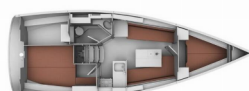

BAVARIA CRUISER 32

Nici (2011)

BRAIN Yachting Image not found or type unknown

BRAIN Yachting • Neubaugasse 43/4 • 1070 Wien • Österreich

Telefon: +43 1 435 0804

E-Mail: relax@brain-yachting.com

Web: www.brain-yachting.com

Yachtbasis	Marina Vrsar, Kroatien
Yacht ID	481
Yachtmarken	Bavaria
Yachtname	Nici
Baujahr	2011
Länge	9.99 M
Kabinen	2
Kojen	4
WC	1

BORDKÜCHE: Backofen, Druckwassersystem, Gas-Kocher, Kühlschrank, Pantryausrüstung, Spüle, Warmes Wasser

DECKAUSRÜSTUNG: Außenborder, Badeplattform, Beiboot, Bilgenpumpe - Manuell, Bimini Top, Bootshaken, Bootsmannstuhl, Cockpittisch, Elektrische Ankerwinde, Fender, Festmacher, Hauptanker, Heckdusche, Sprayhood

KOMFORT: Cockpit Kissen

NAVIGATION: Autopilot, Compass, Echolot, Fernglas, GPS Kartenplotter - Cockpit, Hafenhandbücher, Logge, Navigationsset, Seekarten, Windex, Windmesser

SEGEL: Blister, Spinnaker pole

SICHERHEITSAUSRÜSTUNG: Fäkalientank, Feuerlöscher, Lifebelts, Nebelhorn, Relingsnetz, Rettungsinsel, Schwimmwesten, Signalraketen und Fackeln (signalf Flamme), UKW Funk, Werkzeugset

UNTERHALTUNG: Außenlautsprecher, Indoor-Lautsprecher, Radio CD player, USB, AUX-Eingang

YACHTELEKTRIK: Batterien, Converter 230V/12V, elektrische Bilgenpumpe, Heizung, Solar Panel, Starterbatterie