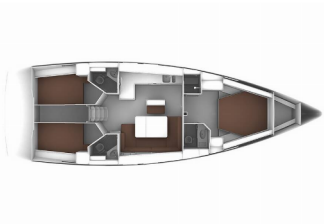

| | |
|------------------------------------|-------------------------------------|
| Yachtbasis | Setur Göcek Village Port, Türkei |
| Yacht ID | 4719 |
| Yachtmarken | Bavaria |
| Yachtname | Before Sunrise |
| Baujahr | 2023 |
| Länge | 14.27 M |
| Kabinen | 3 |
| Kojen | 6 |
| Maximale Personenanzahl | 6 |
| WC | 3 |