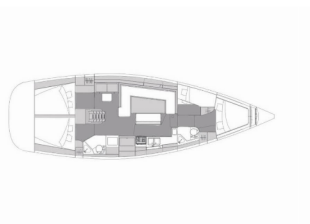

ELAN IMPRESSION 45.1

Moon Pearl (2023)

BRAIN Yachting Image not found or type unknown

BRAIN Yachting • Neubaugasse 43/4 • 1070 Wien • Österreich

Telefon: +43 1 435 0804

E-Mail: relax@brain-yachting.com

Web: www.brain-yachting.com

| | |
|------------------------------------|--------------------------------------|
| Yachtbasis | Marina Kornati, Biograd, Kroatien |
| Yacht ID | 3928 |
| Yachtmarken | Elan Marine |
| Yachtname | Moon Pearl |
| Baujahr | 2023 |
| Länge | 13.51 M |
| Kabinen | 4 |
| Kojen | 8 + 2 |
| Maximale Personenanzahl | 10 |
| WC | 2 |