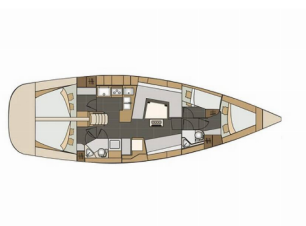

ELAN IMPRESSION 45

Knotty Buoy (2019)

BRAIN Yachting Image not found or type unknown

BRAIN Yachting • Neubaugasse 43/4 • 1070 Wien • Österreich

Telefon: +43 1 435 0804

E-Mail: relax@brain-yachting.com

Web: www.brain-yachting.com

Yachtbasis	Marina Tehnomont Veruda, Pula, Kroatien
Yacht ID	2622
Yachtmarken	Elan Marine
Yachtname	Knotty Buoy
Baujahr	2019
Länge	13.85 M
Kabinen	4
Kojen	8 + 1
Maximale Personenanzahl	10
WC	2

BORDKÜCHE: Gasflasche, Kühlschrank, Pantryausrüstung, Warmes Wasser

DECKAUSRÜSTUNG: Ankerleine, Ankerwirbel, Auxiliary Anker (Reserve Anker), Badeplattform, Beiboot, Beiboot Pumpe, Bimini Top, Bootshaken, Bootsmannstuhl, Cockpittisch mit Licht, Dieselkanister, Elektrische Ankerwinde, Fender, Festmacher, Gangway, Hauptanker, Heckdusche, Impeller, Keilriemen, Ölfilter, Kugelfender, Kunststoff-Eimer (Pütz), Rep. set f. Beiboot, Scheinwerfer, Schwarzer Ball, Schwarzer Konus, Sprayhood, Springleine, Stühle, Teak im Cockpit, Trosse, Wasserkanister, Wasserschlauch

INTERIEUR: Ambiental Beleuchtung, Barometer, Elektrische Toilette, Innendusche, Schiffsuhr

KOMFORT: Cockpit Kissen

NAVIGATION: Autopilot, Bildschirm, Bugstrahlruder, Fernglas mit Peilkompass, GPS Kartenplotter - Cockpit, Hafenhandbücher, Logge/Lot/Speed/Wind, Navigationsset, Radarreflektor, Seekarten und nautische Reiseführer, Tridata, Windex

SICHERHEITSAUSRÜSTUNG: Erste-Hilfe-Kit (Bordapotheke), Feuerlöscher, Handlampe, Lifebelts, Nebelhorn, Rettungsinsel, Rettungsring mit Licht, Schwimmwesten, Seenotsignale, UKW Funk, Wantenschneider, Werkzeugset

UNTERHALTUNG: Außenlautsprecher, Radio, Unterwasserbeleuchtung

YACHTELEKTRIK: E-Landanschluss 220 V, Heizung, Inverter, Ladegerät, Solar Panel, USB Stecker