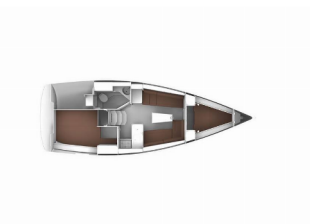

BAVARIA CRUISER 33

Moja Niska (2015)

BRAIN Yachting Image not found or type unknown

BRAIN Yachting • Neubaugasse 43/4 • 1070 Wien • Österreich

Telefon: +43 1 435 0804

E-Mail: relax@brain-yachting.com

Web: www.brain-yachting.com

Yachtbasis	Murter, ACI Marina Jezera, Kroatien
Yacht ID	2328
Yachtmarken	Bavaria
Yachtname	Moja Niska
Baujahr	2015
Länge	9.99 M
Kabinen	2
Kojen	4 + 2
Maximale Personenanzahl	6
WC	1

BORDKÜCHE: Gasflasche, Kühlschrank, Pantryausrüstung, Warmes Wasser

DECKAUSRÜSTUNG: Ankerleine, Ankerwirbel, Auxiliary Anker (Reserve Anker), Badeplattform, Beiboot, Beiboot Pumpe, Bimini Top, Bootshaken, Bootsmannstuhl, Cockpittisch, Dieselmanister, Elektrische Ankerwinde, Fender, Festmacher, Gangway, Hauptanker, Heckdusche, Impeller, Keilriemen, Ölfilter, Kugelfender, Kunststoff-Eimer (Pütz), Rep. set f. Beiboot, Scheinwerfer, Schwarzer Ball, Schwarzer Konus, Sprayhood, Springleine, Trosse, Wassermanister, Wasserschlauch

INTERIEUR: Barometer, Schiffsuhr

KOMFORT: Cockpit Kissen

NAVIGATION: Autopilot, Bretonplotter, Bugstrahlruder, Echolot, Fernglas mit Peilkompass, GPS Kartenplotter, GPS Kartenplotter - Cockpit, Hafenhandbücher, Handpeilkompass, Kurslineale, Logge/Lot/Speed/Wind, Navigationsset, Radarreflektor, Seekarten und nautische Reiseführer, Tridata

SICHERHEITSAUSRÜSTUNG: Erste-Hilfe-Kit (Bordapotheke), Feuerlöscher, Handlampe, Lifebelts, Nebelhorn, Rettungsinsel, Rettungsring mit Licht, Schwimmwesten, Seenotsignale, UKW Funk, Wantenschneider, Werkzeugset

UNTERHALTUNG: Außenlautsprecher, Radio

YACHTELEKTRIK: Batterien, Batteriespeichersystem, E-Landanschluss 220 V, Heizung, Inverter, Ladegerät, USB Stecker